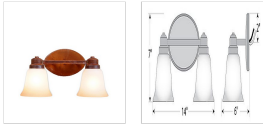

In-Stock: Sienna Double Bath Vanity Light - Rustic Plain

Bath 2 Light Ski Cabin Style

Product No.: QS-A38601AS-02

Price: \$288.00

DESCRIPTION

The Sienna Double Bath Light - Rustic Plain light features glass bells with a choice of seven different colors hanging from cups attached to square tubes. This light is ideal for anyone looking to add warm log cabin lighting or rustic character to their bathroom.

Product shown in Finish #02-Rust Patina with Marbled Amber Swirl Bell.

Note: This product page is only for the in-stock product shown. If you would like a different finish color, please click this link: [A38601](#) to go to our main product page for this item where you can buy it there.