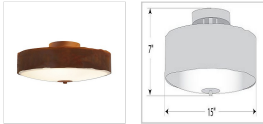

In-Stock: Ridgewood Close-to-Ceiling Large - Rustic Plain Ceiling Light Log Cabin Style

Product No.: QS-A47201FC-02

Price: \$280.00

DESCRIPTION

Our Ridgewood Close-to-Ceiling Large - Rustic Plain measures 15 inches in diameter and 6 inches high and features a 2.5 inch steel band. The frosted glass bottom bowl detaches for bulb changing. This light is ideal for bringing rustic lighting to any log home, cabin or northwood lodge-themed room, hallway or kitchen.

Product shown in Finish #02 - Rust Patina and Frost White bowl.

Note: This product page is only for the in-stock product shown. If you would like a different finish color, please click this link: [A47201](#) to go to our main product page for this item where you can buy it there.