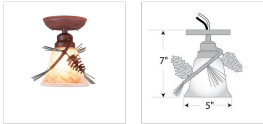

## In-Stock: Sienna Ceiling Light - Pine Cone Ceiling Light River Cabin Style

**Product No.: QS-A48020AS-04**

**Price: \$240.00**

### DESCRIPTION

The Sienna Ceiling Light - Pine Cone is a small ceiling fixture which features simple rustic styling with pine cones that are 3D and made of steel, with pine needles and a rustic branch. There are five different glass globes that fit this light, so you can pick a style that suits your decorating needs. This light fixture will provide abundant light to any room, whether in a log cabin, or in a traditional home where a eye-catching decor style is desired. Hardwire is standard.

Product shown in Finish #04-Rust Patina base and Pine green needles with Marbled Amber Swirl Bell.

Note: This product page is only for the in-stock product shown. If you would like a different finish color, please click this link: [A48020](#) to go to our main product page for this item where you can buy it there.