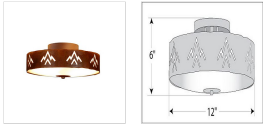

In-Stock: Ridgewood Close-to-Ceiling Small - Deception Pass Ceiling Light Cabin Style

Product No.: QS-A47102FC-02

Price: \$256.00

DESCRIPTION

Our Ridgewood Close-to-Ceiling Small - Deception Pass measures 12 inches in diameter and 5 inches high and features our exclusive southwest art cutouts around the circumference of a steel band. Behind each cutout is a diffuser panel. The frosted glass bottom bowl detaches for bulb changing. This item is ideal for anyone looking for a non-hanging light to add rustic, Southwestern character to their log home, cabin or northwood lodge-themed room.

Product shown in Finish #02-Rust Patina with Frost White Bowl,

Note: This product page is only for the in-stock product shown. If you would like a different finish color, please click this link: [A47102](#) to go to our main product page for this item where you can buy it there.