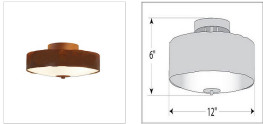

## In-Stock: Ridgewood Close-to-Ceiling Small - Rustic Plain Ceiling Light Farmhouse Style

**Product No.: QS-A47101FC-02**

**Price: \$240.00**

### DESCRIPTION

Our Ridgewood Close-to-Ceiling Small - Rustic Plain measures 12 inches in diameter and 5 inches high and features a 2.5 inch steel band. The frosted glass bottom bowl detaches for bulb changing. This light is ideal for bringing rustic lighting to any log home, cabin or northwood lodge-themed room, hallway or kitchen.