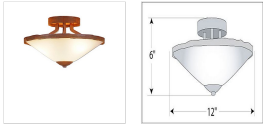

In-Stock: Wisley Close-to-Ceiling - Plain Ceiling Light Lake Cabin Style

Product No.: QS-A47401FC-02

Price: \$280.00

DESCRIPTION

The Wisley Ceiling - Rustic Plain is a close-to-ceiling light that uses a frosted torchiere glass. This sophisticated yet rustic light will create a warm atmosphere in any log home, cabin or northwood lodge-themed room.

Product shown in Finish #02-Rust Patina and Frost White Glass.

Note: This product page is only for the in-stock product shown. If you would like a different finish color, please click this link: [A47401](#) to go to our main product page for this item where you can buy it there.