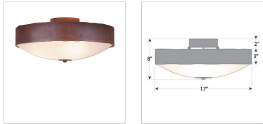

In-Stock: Ridgemont Close-to-Ceiling Large - Rustic Plain Ceiling Light Rustic Style

Product No.: QS-A47701FC-02

Price: \$312.00

DESCRIPTION

Our Ridgemont Close-to-Ceiling Large - Rustic Plain measures 17 inches in diameter and 8 inches high and features a 2.75 inch steel band. The frosted glass bottom bowl detaches for bulb changing. This light is ideal for bringing rustic lighting to any log home, cabin or northwood lodge-themed room, hallway or kitchen.