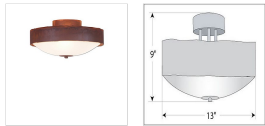

In-Stock: Ridgemont Close-to-Ceiling Medium - Rustic Plain Ceiling Light Cabin Style

Product No.: QS-A47801FC-02

Price: \$288.00

DESCRIPTION

Our Ridgemont Close-to-Ceiling Medium - Rustic Plain measures 13 inches in diameter and 7 inches high and features a 2.5 inch steel band. The frosted glass bottom bowl detaches for bulb changing. This light is ideal for bringing rustic lighting to any log home, cabin or northwood lodge-themed room, hallway or kitchen.

Product shown in Finish #02-Rust Patina and Frosted White Glass.

Note: This product page is only for the in-stock product shown. If you would like a different finish color, please click this link: [A47801](#) to go to our main product page for this item where you can buy it there.