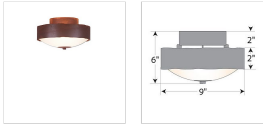

## In-Stock: Ridgemont Close-to-Ceiling Small - Rustic Plain Ceiling Light Mountain Cabin Style

**Product No.: QS-A47901FC-02**

**Price: \$230.00**

### DESCRIPTION

Our Ridgemont Close-to-Ceiling Small - Rustic Plain measures 9 inches in diameter and 6 inches high and features a 2.5 inch steel band. The frosted glass bottom bowl detaches for bulb changing. This light is ideal for bringing rustic lighting to any log home, cabin or northwood lodge-themed room, hallway or kitchen.