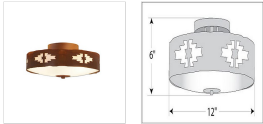

## In-Stock: Ridgewood Close-to-Ceiling Small - Pueblo Ceiling Light Farmhouse Style

**Product No.: QS-A47184FC-02**

**Price: \$256.00**

### DESCRIPTION

Our Ridgewood Close-to-Ceiling Small - Pueblo measures 12 inches in diameter and 5 inches high and features our exclusive southwest pueblo art cutouts around the circumference of a steel band. Behind each cutout is a diffuser panel. The frosted glass bottom bowl detaches for bulb changing. This item is ideal for anyone looking for a non-hanging light to add rustic, Southwestern character to their log home, cabin or northwood lodge-themed room.

Product shown in Finish #02-Rust Patina and Frost White Glass Bowl.

Note: This product page is only for the in-stock product shown. If you would like a different finish color, please click this link: [A47184](#) to go to our main product page for this item where you can buy it there.