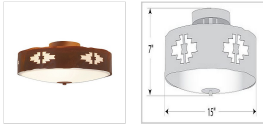

## In-Stock: Ridgewood Close-to-Ceiling Large - Pueblo Ceiling Light Log Cabin Style

**Product No.: QS-A47284FC-02**

**Price: \$296.00**

### DESCRIPTION

Our Ridgewood Close-to-Ceiling Large - Pueblo measures 15 inches in diameter and 6 inches high and features our exclusive southwest pueblo art cutouts around the circumference of a steel band. Behind each cutout is a diffuser panel. The frosted glass bottom bowl detaches for bulb changing. This item is ideal for anyone looking for a non-hanging light to add rustic, Southwestern character to their log home, cabin or northwood lodge-themed room.

Product shown in Finish #02 - Rust Patina and frost white glass bottom.

Note: This product page is only for the in-stock product shown. If you would like a different finish color, please click this link: [A47284](#) to go to our main product page for this item where you can buy it there.