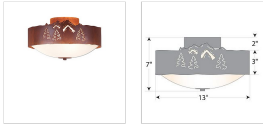

## In-Stock: Ridgemont Close-to-Ceiling Medium - Mountain-Pine Tree Cutouts Ceiling Light Rustic Style

**Product No.: QS-A47845FC-02**

**Price: \$296.00**

### DESCRIPTION

Our Ridgemont Close-to-Ceiling Medium - Mountain/Pine Trees Cutout measures 13 inches in diameter and 7 inches high and features our exclusive mountain and pine tree art cutouts around the circumference of a steel band. Behind each cutout is a diffuser panel. The frosted glass bottom bowl detaches for bulb changing. This item is ideal for anyone looking for a non-hanging light to add rustic, forest-inspired character to their log home, cabin or northwood lodge-themed room.