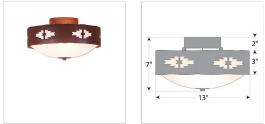

In-Stock: Ridgemont Close-to-Ceiling Medium - Pueblo Ceiling Light Cabin Style

Product No.: QS-A47884FC-02

Price: \$296.00

DESCRIPTION

Our Ridgemont Close-to-Ceiling Medium - Pueblo measures 13 inches in diameter and 7 inches high and features our exclusive southwest pueblo art cutouts around the circumference of a steel band. Behind each cutout is a diffuser panel. The frosted glass bottom bowl detaches for bulb changing. This item is ideal for anyone looking for a non-hanging light to add rustic, Southwestern character to their log home, cabin or northwood lodge-themed room.

Product shown in Finish #02-Rust Patina and Frosted White Bowl.

Note: This product page is only for the in-stock product shown. If you would like a different finish color, please click this link: [A47884](#) to go to our main product page for this item where you can buy it there.