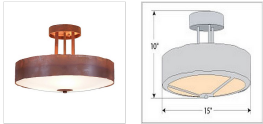

In-Stock: Woodcrest Semi-Flush - Rustic Plain Semi-Flush Light Lodge Style

Product No.: QS-A48301FC-02

Price: \$358.00

DESCRIPTION

The Woodcrest Semi-flush - Rustic Plain light features a plain rustic steel band 15 inches in diameter, 10 inches tall. This light is ideal for bringing rustic lighting to any log home, cabin or northwood lodge-themed room, hallway or kitchen.

Pictured in Finish #02-Rust Patina with Frosted Glass Bowl.

Note: This product page is only for the in-stock product shown. If you would like a different finish color, please click this link: [A48301](#) to go to our main product page for this item where you can buy it there.