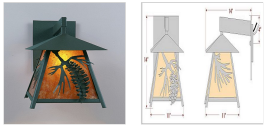

Clearance: Smoky Mtn Sconce Large - Spruce Cone-Amber Mica Shade-Forest Green Finish

Outdoor Wall Light Country Style

Product No.: 0224C1-1

List Price: \$404.00

Price: \$303.00

You Save: \$101.00 (25%)

DESCRIPTION

Key Features:

- Dimensions: 13h x 11w x 15e x 4tm
- Lamping: Takes 1 - Type A21 (standard household style) bulb - 100W max.
- UL Approved for: Wet+Damp+Dry Locations
- AM-Amber Mica
- 47-Forest Green Finish

The Smoky Mtn Sconce Large - 3D Spruce Cone fixture is UL-rated for indoor and outdoor locations. Our exclusive Spruce Cone artwork is displayed on the two front panels, with spruce needle images on the side panels. The fixture has a steel frame, and comes with a diffuser material choice between Almond or Amber mica. The sconce is hardwire only, and attaches to the wall with a 4.5 inch square pan. This light will bring rustic character to any log home, cabin or northwood lodge-themed room.

Pictured in Finish #27-Rustic Brown with Amber Mica Shade.

Note: This fixture will accept a screw-in type LED bulb of equivalent wattage output.

SPECIFICATIONS

DIMENSIONS (in.)	13h x 11w x 15e x 4tm
LAMPING	Takes 1 - Type A21 (standard household style) bulb - 150W max.
WEIGHT (lbs.)	12
BACKPLATE SIZE (in.)	4.5 SQUARE
UL LISTING	Wet+Damp+Dry Locations
ADD'L RATINGS	Energy Star Compliant