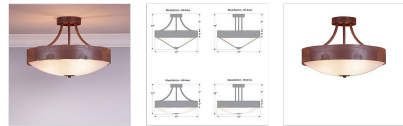

## Ridgemont Semi Flush Large Short - Bowl Bottom - Rustic Plain

### Semi-Flush Light Country Style

**Product No.: G49101**

**Price: \$418.00**

**Bowl Bottom Material Choice:**

**Finish Choices:**

### DESCRIPTION

The Ridgemont Semi-Flush Large Short - Rustic Plain is 17 inches in diameter and 13 to 15 inches tall and features plain rustic steel band. This rustic semi-flush fixture comes with a choice of colors for the glass bottom between a frosted glass bowl (FC) or Frosted Tea Stain (TS). A matching ceiling canopy is also included. For an unique addition to your rustic ceiling light, order one of the decorative Bottom Kits: a three-tree, 3D Spruce Cone or a 3D Pine Cone, any which can be ordered in the same or different color as the fixture. This light, which is ideal for both high and low ceilings, will add a warm, rustic atmosphere to any room in your log home, cabin or northwood lodge-themed room.

Pictured in Finish #02-Rust Patina with Frosted Glass Bowl.

Note: This fixture will accept a screw-in type LED bulb of equivalent wattage output.