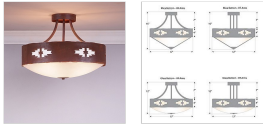

Ridgemont Semi Flush Large Short - Bowl Bottom - Pueblo Semi-Flush Light Farmhouse Style

Product No.: G49184

Price: \$484.00

Bowl Bottom Material Choice:

Finish Choices:

DESCRIPTION

The Ridgemont Semi-Flush Large Short - Pueblo is 17 inches in diameter, 13 to 15 inches tall and features our exclusive southwest pueblo art arranged around the circumference of a steel band. This rustic semi-flush fixture comes with a choice of colors for the glass bottom between a frosted glass bowl (FC) or Frosted Tea Stain (TS). A matching ceiling canopy is also included. For an unique addition to your rustic ceiling light, order one of the decorative Bottom Kits: a three-tree, 3D Spruce Cone or a 3D Pine Cone, any which can be ordered in the same or different color as the fixture. This Southwest-inspired design is ideal for anyone wanting a small ceiling light to add rustic, southwestern character to the hallways, kitchens or bathroom of their log home, cabin or northwood lodge-themed room.

Pictured in Finish #02-Rust Patina with Frosted Glass Bowl.

Note: This fixture will accept a screw-in type LED bulb of equivalent wattage output.

SPECIFICATIONS

DIMENSIONS (in.)	13h x 17w
LAMPING	Takes 3 - Type A19 (standard household style) bulbs - 100W max. per bulb
WEIGHT (lbs.)	8
BACKPLATE SIZE (in.)	5 ROUND
UL LISTING	Damp+Dry Locations
ADD'L RATINGS	None
INSTALLATION INSTRUCTIONS	OPEN INSTALLATION INSTRUCTIONS