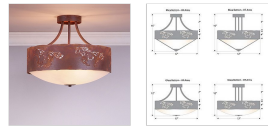

## Ridgemont Semi Flush Large Short - Bowl Bottom - Horse Cutout Semi-Flush Light Equestrian Style

**Product No.: G49159**

**Price: \$562.00**

**Bowl Bottom Material Choice:**

**Finish Choices:**

### DESCRIPTION

The Ridgemont Semi-Flush Large Short - Horse Cutout is 17 inches in diameter, 13 to 15 inches tall and features our exclusive horse art arranged around the circumference of a steel band. This rustic semi-flush fixture comes with a choice of colors for the glass bottom between a frosted glass bowl (FC) or Frosted Tea Stain (TS). A matching ceiling canopy is also included. For an unique addition to your rustic ceiling light, order one of the decorative Bottom Kits: a three-tree, 3D Spruce Cone or a 3D Pine Cone, any which can be ordered in the same or different color as the fixture. This Western-inspired design is ideal for anyone wanting a small ceiling light to add rustic, western character to the hallways, kitchens or bathroom of their log home, cabin or northwood lodge-themed room.

Pictured in Finish #02-Rust Patina with Frosted Glass Bowl.

Note: This fixture will accept a screw-in type LED bulb of equivalent wattage output.