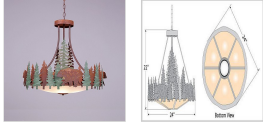

Crestline Chandelier Small - Bowl Bottom - Bear Chandelier Cabin Style

Product No.: G40326

Price: \$928.00

Bowl Bottom Material Choice:

DESCRIPTION

The Crestline Chandelier Small - Bear fixture is 24 inches in diameter and features images of bears and hand-painted trees over our rust patina finish. This chandelier will add a touch of wildlife and rustic character to any log home, cabin or northwood lodge-themed room. This rustic chandelier comes with the choice of either a frosted glass bowl (FC) or a tea-stained glass bowl (TS). A downlight and matching ceiling canopy are also included, along with 3 feet of chain and 10 feet of extra wire.

Pictured in Finish #04-Pine Tree Green-Rust Patina base with Frosted Glass Bowl.

Note: This fixture will accept a screw-in type LED bulb of equivalent wattage output.

SPECIFICATIONS

DIMENSIONS (in.)	22h x 24w
LAMPING	Takes 5 - Type A19 (standard household style) bulbs - 100W max. per bulb
WEIGHT (lbs.)	26
BACKPLATE SIZE (in.)	5 ROUND
UL LISTING	Damp+Dry Locations
ADD'L RATINGS	None
INSTALLATION INSTRUCTIONS	OPEN INSTALLATION INSTRUCTIONS