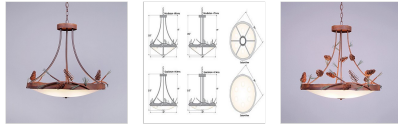

Crestline Chandelier Small - Bowl Bottom - Pine Cone Chandelier Farmhouse Style

Product No.: G40320

Price: \$986.00

Bowl Bottom Material Choice:

Finish Choices:

DESCRIPTION

The Crestline Chandelier Small - Pine Cone fixture is 24 inches in diameter and features three sets of pine cone branches positioned around a metal band. Each metal pine cone is handmade, and the branch is textured to look life-like with metal wire pine needles. This rustic chandelier comes with the choice of either a frosted glass bowl (FC) or a tea-stained glass bowl (TS). The fixture features our standard Curved Side Pipes (HR), but for an extra charge, we also make the Pine Branch Arms with pine cones and needles (HP). A downlight and matching ceiling canopy are also included, along with 3 feet of chain and 10 feet of extra wire. This chandelier will add rustic character to any log home, cabin or northwood lodge-themed room.

Pictured in Finish #04-Pine Tree Green-Rust Patina base with Frosted Glass Bowl.

Note: This fixture will accept a screw-in type LED bulb of equivalent wattage output.

SPECIFICATIONS

DIMENSIONS (in.)	22h x 24w
LAMPING	Takes 5 - Type A19 (standard household style) bulbs - 100W max. per bulb
WEIGHT (lbs.)	26
BACKPLATE SIZE (in.)	5 ROUND
UL LISTING	Damp+Dry Locations
ADD'L RATINGS	None
INSTALLATION INSTRUCTIONS	OPEN INSTALLATION INSTRUCTIONS