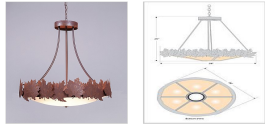

Crestline Chandelier Medium - Bowl Bottom - Maple Leaf Chandelier Country Style

Product No.: G40405

Price: \$1,046.00

Bowl Bottom Material Choice:

Finish Choices:

DESCRIPTION

The Crestline Chandelier Medium - Maple fixture is 28 inches in diameter and features a band of metal maple leaves. The leaves are positioned in various directions along the band, and also feature hand-cut interior lines inside each image. This rustic chandelier comes with the choice of either a frosted glass bowl (FC) or a tea-stained glass bowl (TS). A downlight and matching ceiling canopy are also included, along with 3 feet of chain and 10 feet of extra wire. This chandelier will add rustic character to any log home, cabin or northwood lodge-themed room.

Pictured in Finish #02-Rust Patina with Frosted Glass Bowl.

Note: This fixture will accept a screw-in type LED bulb of equivalent wattage output.

SPECIFICATIONS

DIMENSIONS (in.)	26h x 28w
LAMPING	Takes 6 - Type A19 (standard household style) bulbs - 100W max. per bulb
WEIGHT (lbs.)	30
BACKPLATE SIZE (in.)	5 ROUND
UL LISTING	Damp+Dry Locations
ADD'L RATINGS	None
INSTALLATION INSTRUCTIONS	OPEN INSTALLATION INSTRUCTIONS