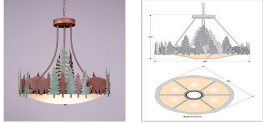

## Crestline Chandelier Medium - Bowl Bottom - Bear Chandelier Log Cabin Style

**Product No.: G40426**

**Price: \$1,318.00**

**Bowl Bottom Material Choice:**

### DESCRIPTION

The Crestline Chandelier Medium - Bear fixture is 28 inches in diameter and features images of bears and hand-painted trees over our rust patina finish. This chandelier will add a touch of wildlife and rustic character to any log home, cabin or northwood lodge-themed room. This rustic chandelier comes with the choice of either a frosted glass bowl (FC) or a tea-stained glass bowl (TS). A downlight and matching ceiling canopy are also included, along with 3 feet of chain and 10 feet of extra wire.

Pictured in Finish #04-Pine Tree Green-Rust Patina base with Frosted Glass Bowl.

Note: This fixture will accept a screw-in type LED bulb of equivalent wattage output.