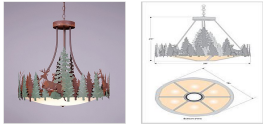

Crestline Chandelier Medium - Bowl Bottom - Deer

Chandelier Ski Cabin Style

Product No.: G40431

Price: \$1,318.00

Bowl Bottom Material Choice:

DESCRIPTION

The Crestline Chandelier Medium- Deer fixture is 28 inches in diameter and features images of deer and hand-painted trees over our rust patina finish. This chandelier will add a touch of wildlife and rustic character to any log home, cabin or northwood lodge-themed room. This rustic chandelier comes with the choice of either a frosted glass bowl (FC) or a tea-stained glass bowl (TS). A downlight and matching ceiling canopy are also included, along with 3 feet of chain and 10 feet of extra wire.

Pictured in Finish #04-Pine Tree Green-Rust Patina base with Frosted Glass Bowl.

Note: This fixture will accept a screw-in type LED bulb of equivalent wattage output.

SPECIFICATIONS

DIMENSIONS (in.)	26h x 28w
LAMPING	Takes 6 - Type A19 (standard household style) bulbs - 100W max. per bulb
WEIGHT (lbs.)	30
BACKPLATE SIZE (in.)	5 ROUND
UL LISTING	Damp+Dry Locations
ADD'L RATINGS	None
INSTALLATION INSTRUCTIONS	OPEN INSTALLATION INSTRUCTIONS