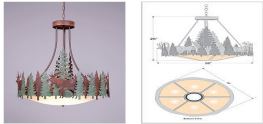

Crestline Chandelier Medium - Bowl Bottom - Elk Chandelier River Cabin Style

Product No.: G40434

Price: \$1,318.00

Bowl Bottom Material Choice:

DESCRIPTION

The Crestline Chandelier Medium - Elk fixture is 28 inches in diameter and features images of elk and hand-painted trees over our rust patina finish. This chandelier will add a touch of wildlife and rustic character to any log home, cabin or northwood lodge-themed room. This rustic chandelier comes with the choice of either a frosted glass bowl (FC) or a tea-stained glass bowl (TS). A downlight and matching ceiling canopy are also included, along with 3 feet of chain and 10 feet of extra wire.

Pictured in Finish #04-Pine Tree Green-Rust Patina base with Frosted Glass Bowl.

Note: This fixture will accept a screw-in type LED bulb of equivalent wattage output.

SPECIFICATIONS

DIMENSIONS (in.)	26h x 28w
LAMPING	Takes 6 - Type A19 (standard household style) bulbs - 100W max. per bulb
WEIGHT (lbs.)	30
BACKPLATE SIZE (in.)	5 ROUND
UL LISTING	Damp+Dry Locations
ADD'L RATINGS	None
INSTALLATION INSTRUCTIONS	OPEN INSTALLATION INSTRUCTIONS