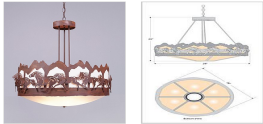

## Crestline Chandelier Medium - Bowl Bottom -Horse Mountain Chandelier Equestrian Style

**Product No.: G40436**

**Price: \$1,812.00**

**Bowl Bottom Material Choice:**

**Finish Choices:**

### DESCRIPTION

The Crestline Chandelier Medium - Horse/Mtn fixture is 28 inches in diameter and features images of galloping horses and steel mountain silhouettes, backed with diffuser material. This chandelier will add a touch of western wildlife and rustic character to any log home, cabin or northwood lodge-themed room. This rustic chandelier comes with the choice of either a frosted glass bowl (FC) or a tea-stained glass bowl (TS). A downlight and matching ceiling canopy are also included, along with 3 feet of chain and 10 feet of extra wire.

Pictured in Finish #02-Rust Patina with Frosted Glass Bowl.

Note: This fixture will accept a screw-in type LED bulb of equivalent wattage output.