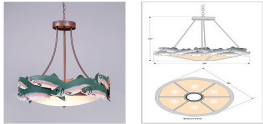

Crestline Chandelier Medium - Bowl Bottom - Trout Chandelier Lodge Style

Product No.: G40481

Price: \$1,514.00

Bowl Bottom Material Choice:

DESCRIPTION

The Crestline Chandelier Medium - Trout fixture is 28 inches in diameter and features our trademarked trout images along the band of the fixture, which are hand-painted using our unique seven-step finishing process. This chandelier will add warm lighting and rustic character to any fisherman's home, log home, cabin, or northwood lodge-themed room. This rustic chandelier comes with the choice of either a frosted glass bowl (FC) or a tea-stained glass bowl (TS). A downlight and matching ceiling canopy are also included, along with 3 feet of chain and 10 feet of extra wire.

Pictured in Finish #05-Fish Stain-Rust Patina base with Frosted Glass Bowl.

Note: This fixture will accept a screw-in type LED bulb of equivalent wattage output.

SPECIFICATIONS

DIMENSIONS (in.)	26h x 28w
LAMPING	Takes 6 - Type A19 (standard household style) bulbs - 100W max. per bulb
WEIGHT (lbs.)	30
BACKPLATE SIZE (in.)	5 ROUND
UL LISTING	Damp+Dry Locations
ADD'L RATINGS	None
INSTALLATION INSTRUCTIONS	OPEN INSTALLATION INSTRUCTIONS