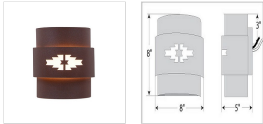

In-Stock: Northridge Sconce Small - Pueblo

Outdoor Wall Light Lodge Style

Product No.: QS-A56184-27

Price: \$256.00

DESCRIPTION

The Northridge Single Sconce - Pueblo features a single bulb pointing downwards under a steel frame with our exclusive Southwest-inspired pueblo art in the center band. An acrylic lens covers the cutout and a glass globe covers the lightbulb. This sconce will provide rustic interior or exterior Southwestern lighting for any log home, cabin or northwood lodge-themed room. Note: Only powdercoated finishes are recommended for exterior locations.

Pictured in Finish #27-Rustic Brown.

Note: This fixture will accept a screw-in type LED bulb of equivalent wattage output. If you would like a different finish color or glass, please click this link: [A56184](#) to go to our main product page for this item where you can buy it there.

SPECIFICATIONS

DIMENSIONS (in.)	9h x 8w x 5e x 3tm
LAMPING	Takes 1 - Type B11 (torpedo style) bulb - 60W max.
WEIGHT (lbs.)	5
BACKPLATE SIZE (in.)	4.5 SQUARE
UL LISTING	Wet+Damp+Dry Locations
ADD'L RATINGS	None
INSTALLATION INSTRUCTIONS	OPEN INSTALLATION INSTRUCTIONS PDF F