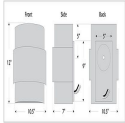

In-Stock: Northridge Sconce Large - Mountain Outdoor Wall Light Rustic Style

Product No.: QS-A56241-27

Price: \$330.00

Northridge Sconce Large - Mountain Outdoor Wall Light Mountain Metal Art

DESCRIPTION

The Northridge Sconce Large - Mountain features a steel frame with our exclusive mountain artwork in the center band. The fixture includes one bulb pointing upward and another downward, and a tall glass cylinder to cover the lightbulbs. An acrylic lens also covers the cutout. This Southwest-inspired sconce will provide unique interior or exterior rustic lighting for any log home, cabin or northwood lodge-themed room. Hardwire only. Note: Only powdercoated finishes are recommended for exterior locations.

Pictured in Finish #27-Rustic Brown.

Note: This fixture will accept a screw-in type LED bulb of equivalent wattage output. If you would like a different finish color or glass, please click this link: [A56241](#) to go to our main product page for this item where you can buy it there.

SPECIFICATIONS

DIMENSIONS (in.)	12h x 10w x 6e x 4tm
LAMPING	Takes 2 - Type B11 (torpedo style) bulb - 60W max.
WEIGHT (lbs.)	10
BACKPLATE SIZE (in.)	4.5 SQUARE
UL LISTING	Wet+Damp+Dry Locations
ADD'L RATINGS	None
INSTALLATION INSTRUCTIONS	OPEN INSTALLATION INSTRUCTIONS PDF F