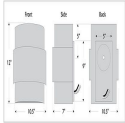

In-Stock: Northridge Sconce Large - Pueblo Outdoor Wall Light Southwest Style

Product No.: QS-A56284-27

Price: \$330.00

Northridge Sconce Large - Pueblo Outdoor Wall Light Southwest Metal Art

DESCRIPTION

The Northridge Sconce Large - Pueblo features a steel frame with our exclusive southwestern artwork in the center band. The fixture includes one bulb pointing upward and another downward, and a tall glass cylinder to cover the lightbulbs. An acrylic lens also covers the cutout. This Southwest-inspired sconce will provide unique interior or exterior rustic lighting for any log home, cabin or northwood lodge-themed room. Hardwire only. Note: Only powdercoated finishes are recommended for exterior locations.

Pictured in Finish #27-Rustic Brown.

Note: This fixture will accept a screw-in type LED bulb of equivalent wattage output. If you would like a different finish color or glass, please click this link: [A56284](#) to go to our main product page for this item where you can buy it there.

SPECIFICATIONS

DIMENSIONS (in.)	12h x 10w x 6e x 4tm
LAMPING	Takes 2 - Type B11 (torpedo style) bulb - 60W max.
WEIGHT (lbs.)	10
BACKPLATE SIZE (in.)	4.5 SQUARE
UL LISTING	Wet+Damp+Dry Locations
ADD'L RATINGS	None
INSTALLATION INSTRUCTIONS	OPEN INSTALLATION INSTRUCTIONS PDF F