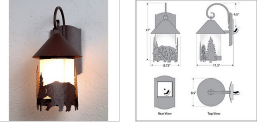

## Vista Lantern Sconce - Bear Outdoor Wall Light Country Style

**Product No.: A51426**

**Price: \$452.00**

**Glass Choices:**

**Finish Choices:**

### DESCRIPTION

The Vista Lantern Sconce - Bear features an 8 inch tall by 6 inch diameter frosted cylinder glass surrounded by the metal art images of a bear and trees. This exterior sconce is perfect for anyone looking to bring a touch of rustic wildlife to the outside entrances of their log home, cabin or northwood lodge-themed room. Mounts to a minimum 5 inch square board or wall area. UL approved for Wet Locations.

Pictured in Finish #27-Rustic Brown with Frosted Cylinder Glass.

Note: This fixture will accept a screw-in type LED bulb of equivalent wattage output.

### SPECIFICATIONS

DIMENSIONS (in.)	19h x 8w x 12e x 5tm
LAMPING	Takes 1 - Type A19 (standard household style) bulb - 100W max.
WEIGHT (lbs.)	10
BACKPLATE SIZE (in.)	4.5 SQUARE
UL LISTING	Wet+Damp+Dry Locations
ADD'L RATINGS	Energy Star Compliant
INSTALLATION INSTRUCTIONS	<a href="#">OPEN INSTALLATION INSTRUCTION</a>