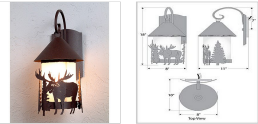

## Vista Lantern Sconce - Moose

Outdoor Wall Light Farmhouse Style

**Product No.: A51428**

**Price: \$452.00**

**Glass Choices:**

**Finish Choices:**

### DESCRIPTION

The Vista Lantern Sconce - Moose features an 8 inch tall by 6 inch diameter frosted cylinder glass surrounded by the metal art images of a moose and trees. This exterior sconce is perfect for anyone looking to bring a touch of rustic wildlife to the outside entrances of their log home, cabin or northwood lodge-themed room. Mounts to a minimum 5 inch square board or wall area. UL approved for Wet Locations.

Pictured in Finish #27-Rustic Brown with Frosted Cylinder Glass.

Note: This fixture will accept a screw-in type LED bulb of equivalent wattage output.

### SPECIFICATIONS

|                           |  |
|---------------------------|--|
| DIMENSIONS (in.)          | 19h x 8w x 12e x 5tm   |
| LAMPING                   | Takes 1 - Type A19 (standard household style) bulb - 100W max. |
| WEIGHT (lbs.)             | 10   |
| BACKPLATE SIZE (in.)      | 4.5 SQUARE   |
| UL LISTING                | Wet+Damp+Dry Locations   |
| ADD'L RATINGS             | Energy Star Compliant  |
| INSTALLATION INSTRUCTIONS | <a href="#">OPEN INSTALLATION INSTRUCTION</a>                  |