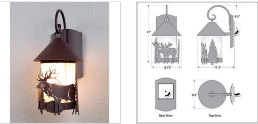

Vista Lantern Sconce - Elk

Outdoor Wall Light Log Cabin Style

Product No.: A51434

Price: \$420.00

Glass Choices:

Finish Choices:

DESCRIPTION

The Vista Lantern Sconce - Elk features an 8 inch tall by 6 inch diameter frosted cylinder glass surrounded by the metal art images of a elk and trees. This exterior sconce is perfect for anyone looking to bring a touch of rustic wildlife to the outside entrances of their log home, cabin or northwood lodge-themed room. Mounts to a minimum 5 inch square board or wall area. UL approved for Wet Locations.

Pictured in Finish #27-Rustic Brown with Frosted Cylinder Glass.

Note: This fixture will accept a screw-in type LED bulb of equivalent wattage output.

SPECIFICATIONS

DIMENSIONS (in.)	19h x 8w x 12e x 5tm
LAMPING	Takes 1 - Type A19 (standard household style) bulb - 100W max.
WEIGHT (lbs.)	10
BACKPLATE SIZE (in.)	4.5 SQUARE
UL LISTING	Wet+Damp+Dry Locations
ADD'L RATINGS	Energy Star Compliant
INSTALLATION INSTRUCTIONS	OPEN INSTALLATION INSTRUCTION