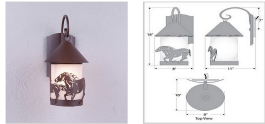

Vista Lantern Sconce - Horse Outdoor Wall Light Equestrian Style

Product No.: A51437

Price: \$452.00

Glass Choices:

Finish Choices:

DESCRIPTION

The Vista Lantern Sconce - Horse features an 8 inch tall by 6 inch diameter frosted cylinder glass surrounded by the metal art images of galloping horses. This exterior sconce is perfect for anyone looking to bring a touch of rustic wildlife to the outside entrances of their log home, cabin or northwood lodge-themed room. Mounts to a minimum 5 inch square board or wall area. UL approved for Wet Locations.

Pictured in Finish #27-Rustic Brown with Frosted Cylinder Glass.

Note: This fixture will accept a screw-in type LED bulb of equivalent wattage output.

SPECIFICATIONS

DIMENSIONS (in.)	17h x 8w x 12e x 5tm
LAMPING	Takes 1 - Type A19 (standard household style) bulb - 100W max.
WEIGHT (lbs.)	10
BACKPLATE SIZE (in.)	4.5 SQUARE
UL LISTING	Wet+Damp+Dry Locations
ADD'L RATINGS	Energy Star Compliant
INSTALLATION INSTRUCTIONS	OPEN INSTALLATION INSTRUCTION