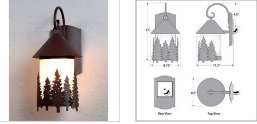

## Vista Lantern Sconce - Pine Tree

Outdoor Wall Light Ski Cabin Style

**Product No.: A51442**

**Price: \$452.00**

**Glass Choices:**

**Finish Choices:**

### DESCRIPTION

The Vista Lantern Sconce - Pine features an 8 inch tall by 6 inch diameter frosted cylinder glass surrounded by metal art images of pine trees. This exterior sconce is perfect for anyone looking to bring a touch of rustic wildlife to the outside entrances of their log home, cabin or northwood lodge-themed room. Mounts to a minimum 5 inch square board or wall area. UL approved for Wet Locations.

Pictured in Finish #27-Rustic Brown with Frosted Cylinder Glass.

Note: This fixture will accept a screw-in type LED bulb of equivalent wattage output.

### SPECIFICATIONS

DIMENSIONS (in.)	19h x 8w x 12e x 5tm
LAMPING	Takes 1 - Type A19 (standard household style) bulb - 100W max.
WEIGHT (lbs.)	10
BACKPLATE SIZE (in.)	4.5 SQUARE
UL LISTING	Wet+Damp+Dry Locations
ADD'L RATINGS	Energy Star Compliant
INSTALLATION INSTRUCTIONS	<a href="#">OPEN INSTALLATION INSTRUCTION</a>