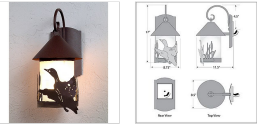

Vista Lantern Sconce - Loon

Outdoor Wall Light River Cabin Style

Product No.: A51464

Price: \$420.00

Glass Choices:

Finish Choices:

DESCRIPTION

The Vista Lantern Sconce - Loon features an 8 inch tall by 6 inch diameter frosted cylinder glass surrounded by the metal art images of a loon and cattails. This exterior sconce is perfect for anyone looking to bring a touch of rustic wildlife to the outside entrances of their log home, cabin or northwood lodge-themed room. Mounts to a minimum 5 inch square board or wall area. UL approved for Wet Locations.

Pictured in Finish #27-Rustic Brown with Frosted Cylinder Glass.

Note: This fixture will accept a screw-in type LED bulb of equivalent wattage output.

SPECIFICATIONS

DIMENSIONS (in.)	19h x 8w x 12e x 5tm
LAMPING	Takes 1 - Type A19 (standard household style) bulb - 100W max.
WEIGHT (lbs.)	10
BACKPLATE SIZE (in.)	4.5 SQUARE
UL LISTING	Wet+Damp+Dry Locations
ADD'L RATINGS	Energy Star Compliant
INSTALLATION INSTRUCTIONS	OPEN INSTALLATION INSTRUCTION