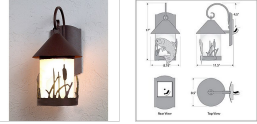

Vista Lantern Sconce - Cattails

Outdoor Wall Light Lake Cabin Style

Product No.: A51465

Price: \$420.00

Glass Choices:

Finish Choices:

DESCRIPTION

The Vista Lantern Sconce - Cattails features an 8 inch tall by 6 inch diameter frosted cylinder glass surrounded by the metal art images of cattails. This exterior sconce is perfect for anyone looking to bring a touch of rustic wildlife to the outside entrances of their log home, cabin or northwood lodge-themed room. Mounts to a minimum 5 inch square board or wall area. UL approved for Wet Locations.

Pictured in Finish #27-Rustic Brown with Frosted Cylinder Glass.

Note: This fixture will accept a screw-in type LED bulb of equivalent wattage output.

SPECIFICATIONS

DIMENSIONS (in.)	19h x 8w x 12e x 5tm
LAMPING	Takes 1 - Type A19 (standard household style) bulb - 100W max.
WEIGHT (lbs.)	10
BACKPLATE SIZE (in.)	4.5 SQUARE
UL LISTING	Wet+Damp+Dry Locations
ADD'L RATINGS	Energy Star Compliant
INSTALLATION INSTRUCTIONS	OPEN INSTALLATION INSTRUCTION