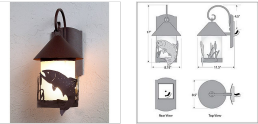

### Outdoor Wall Light Lodge Style

**Product No.: A51481**

**Price: \$420.00**

**Glass Choices:**

**Finish Choices:**

### DESCRIPTION

The Vista Lantern Sconce - Trout features an 8 inch tall by 6 inch diameter frosted cylinder glass surrounded by the metal art images of a trout and cattails. This exterior sconce is perfect for anyone looking to bring a touch of rustic wildlife to the outside entrances of their log home, cabin or northwood lodge-themed room. Mounts to a minimum 5 inch square board or wall area. UL approved for Wet Locations.

Pictured in Finish #27-Rustic Brown with Frosted Cylinder Glass.

Note: This fixture will accept a screw-in type LED bulb of equivalent wattage output.