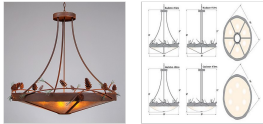

Crestline Chandelier Large - Shade Bottom - Pine Cone Chandelier River Cabin Style

Product No.: A40520

Price: \$2,526.00

Bowl Bottom Material Choice:

Finish Choices:

DESCRIPTION

The Crestline Chandelier Small - Pine Cone fixture is 36 inches in diameter and features three sets of pine cone branches positioned around a metal band. Each metal pine cone is handmade, and the branch is textured to look life-like with metal wire pine needles. This rustic chandelier comes with a choice of diffuser material: Almond Mica, Amber Mica, or Ivory Paper. The fixture features our standard Curved Side Pipes (HR), but for an extra charge, we also make the Pine Branch Arms with pine cones and needles (HP). A downlight and matching ceiling canopy are also included, along with 3 feet of chain and 10 feet of extra wire. This chandelier will add rustic character to any log home, cabin or northwood lodge-themed room.

Pictured in Finish #04-Pine Tree Green-Rust Patina base with Amber Mica Shade.

Note: This fixture will accept a screw-in type LED bulb of equivalent wattage output.

SPECIFICATIONS

DIMENSIONS (in.)	34h x 36w
LAMPING	Takes 6 - Type A19 (standard household style) bulbs - 60W max. per bulb above and downlight takes 1 - Type PAR20 (reflector bulb) - 50W max.
WEIGHT (lbs.)	34
BACKPLATE SIZE (in.)	5 ROUND
UL LISTING	Damp+Dry Locations
ADD'L RATINGS	None
INSTALLATION INSTRUCTIONS	OPEN INSTALLATION I