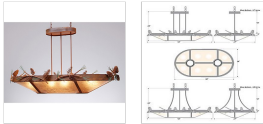

Crestline Chandelier Oval - Pine Cone Chandelier Log Cabin Style

Product No.: A41220

Price: \$2,066.00

Bowl Bottom Material Choice:

Finish Choices:

DESCRIPTION

The Crestline Chandelier Oval - Pine Cone fixture is an oval-shaped 24 by 42 inch chandelier that features four sets of pine cone branches positioned around the metal band. Each metal pine cone is handmade, and the branch is textured to look life-like with metal wire pine needles. This rustic chandelier comes with a choice of diffuser material: Almond Mica, Amber Mica, or Ivory Paper. Also included with the fixture are two downlights for direct lighting below, a matching ceiling canopy, 6 feet of chain (for a 3 foot drop), and 10 feet of wire. This item is ideal for anyone looking for a chandelier to add rustic character to their log home, cabin or northwood lodge-themed room.

Pictured in Finish #04-Pine Tree Green-Rust Patina base with Almond Mica Shade.

Note: This fixture will accept a screw-in type LED bulb of equivalent wattage output.

SPECIFICATIONS

DIMENSIONS (in.)	26h x 24w x 42l
LAMPING	Main:Takes 8 - Type A19 (standard household style) bulbs - 60W max. per bulb; Downlight: Takes 2 - Type PAR20 (reflector) bulbs - 50W max. per bulb
WEIGHT (lbs.)	26
BACKPLATE SIZE (in.)	6.5 x 12
UL LISTING	Damp+Dry Locations
ADD'L RATINGS	None
INSTALLATION INSTRUCTIONS	OPEN INSTALLATION I