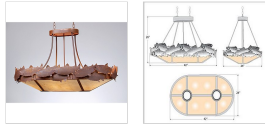

## Crestline Chandelier Oval - Salmon Chandelier Country Style

**Product No.: A41261**

**Price: \$1,540.00**

**Bowl Bottom Material Choice:**

**Finish Choices:**

### DESCRIPTION

The Crestline Chandelier Oval - Salmon fixture is an oval-shaped 24 by 42 inch chandelier, featuring images of salmon along the band of the fixture. This chandelier will add rustic character to any log home, cabin or northwood lodge-themed room. It comes with a choice of diffuser material: Almond Mica, Amber Mica, or Ivory Paper. The fixture also features our Curved Side Pipes (HR), and has two downlights for direct lighting below. Included with the fixture is a matching ceiling canopy, 6 feet of chain (for a 3 foot drop), and 10 feet of wire.

Pictured in Finish #02-Rust Patina with Ivory Barkpaper Shade.

Note: This fixture will accept a screw-in type LED bulb of equivalent wattage output.