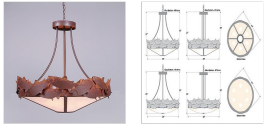

Crestline Chandelier Medium - Shade Bottom - Salmon Chandelier Cabin Style

Product No.: A40461

Price: \$1,046.00

Bowl Bottom Material Choice:

Finish Choices:

DESCRIPTION

The Crestline Chandelier Medium - Salmon fixture is 28 inches in diameter and features images of salmon along the band of the fixture. This chandelier will add a touch of wildlife and rustic character to any log home, cabin or northwood lodge-themed room. The fixture comes with a choice of diffuser material: Almond Mica, Amber Mica, or Ivory Paper. A downlight and matching ceiling canopy are also included, along with 3 feet of chain and 10 feet of extra wire.

Pictured in Finish #02-Rust Patina with Ivory Barkpaper Shade.

Note: This fixture will accept a screw-in type LED bulb of equivalent wattage output.

SPECIFICATIONS

DIMENSIONS (in.)	27h x 27w
LAMPING	Takes 6 - Type A19 (standard household style) bulbs - 60W max. per bulb above and downlight takes 1 - Type PAR20 (reflector bulb) - 50W max.
WEIGHT (lbs.)	30
BACKPLATE SIZE (in.)	5 ROUND
UL LISTING	Damp+Dry Locations
ADD'L RATINGS	None
INSTALLATION INSTRUCTIONS	OPEN INSTALLATION I