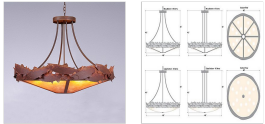

## Crestline Chandelier Extra Large - Shade Bottom - Salmon

Chandelier Mountain Cabin Style

**Product No.: A40761**

**Price: \$2,832.00**

**Bowl Bottom Material Choice:**

**Finish Choices:**

### DESCRIPTION

The Crestline Chandelier Extra Large - Salmon fixture is 48 inches in diameter and features images of salmon along the band of the fixture. This chandelier will add a touch of wildlife and rustic character to any log home, cabin or northwood lodge-themed room. The fixture comes with a choice of diffuser material: Almond Mica, Amber Mica, or Ivory Paper. A downlight and matching ceiling canopy are also included, along with 3 feet of chain and 10 feet of extra wire.

Pictured in Finish #02-Rust Patina with Amber Mica Shade.

Note: This fixture will accept a screw-in type LED bulb of equivalent wattage output.