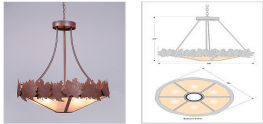

Crestline Chandelier Medium - Shade Bottom - Maple Leaf Chandelier Log Cabin Style

Product No.: A40405

Price: \$1,046.00

Bowl Bottom Material Choice:

Finish Choices:

DESCRIPTION

The Crestline Chandelier Medium - Maple fixture is 28 inches in diameter and features a band of metal maple leaves. The leaves are positioned in various directions along the band, and also feature hand-cut interior lines inside each image. This rustic chandelier comes with a choice of diffuser material: Almond Mica, Amber Mica, or Ivory Paper. A downlight and matching ceiling canopy are also included, along with 3 feet of chain and 10 feet of extra wire. This chandelier will add rustic character to any log home, cabin or northwood lodge-themed room.

Pictured in Finish #02-Rust Patina with Almond Mica Shade.

Note: This fixture will accept a screw-in type LED bulb of equivalent wattage output.

SPECIFICATIONS

DIMENSIONS (in.)	27h x 28w
LAMPING	Takes 6 - Type A19 (standard household style) bulbs - 60W max. per bulb above and downlight takes 1 - Type PAR20 (reflector bulb) - 50W max.
WEIGHT (lbs.)	30
BACKPLATE SIZE (in.)	5 ROUND
UL LISTING	Damp+Dry Locations
ADD'L RATINGS	None
INSTALLATION INSTRUCTIONS	OPEN INSTALLATION I