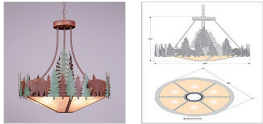

Crestline Chandelier Medium - Shade Bottom - Bear Chandelier River Cabin Style

Product No.: A40426

Price: \$1,318.00

Bowl Bottom Material Choice:

DESCRIPTION

The Crestline Chandelier Medium - Bear fixture is 28 inches in diameter and features images of bears and hand-painted trees over our rust patina finish. This chandelier will add a touch of wildlife and rustic character to any log home, cabin or northwood lodge-themed room. The fixture comes with a choice of diffuser material: Almond Mica, Amber Mica, or Ivory Paper. A downlight and matching ceiling canopy are also included, along with 3 feet of chain and 10 feet of extra wire.

Pictured in Finish #04-Pine Tree Green-Rust Patina base with Almond Mica Shade.

Note: This fixture will accept a screw-in type LED bulb of equivalent wattage output.

SPECIFICATIONS

DIMENSIONS (in.)	27h x 28w
LAMPING	Takes 6 - Type A19 (standard household style) bulbs - 60W max. per bulb above and downlight takes 1 - Type PAR20 (reflector bulb) - 50W max.
WEIGHT (lbs.)	30
BACKPLATE SIZE (in.)	5 ROUND
UL LISTING	Damp+Dry Locations
ADD'L RATINGS	None
INSTALLATION INSTRUCTIONS	OPEN INSTALLATION I