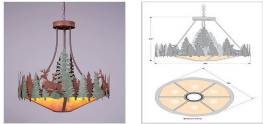

## Crestline Chandelier Medium - Shade Bottom - Deer Chandelier Lodge Style

**Product No.: A40431**

**Price: \$1,318.00**

**Bowl Bottom Material Choice:**

### DESCRIPTION

The Crestline Chandelier Medium- Deer fixture is 28 inches in diameter and features images of deer and hand-painted trees over our rust patina finish. This chandelier will add a touch of wildlife and rustic character to any log home, cabin or northwood lodge-themed room. The fixture comes with a choice of diffuser material: Almond Mica, Amber Mica, or Ivory Paper. A downlight and matching ceiling canopy are also included, along with 3 feet of chain and 10 feet of extra wire.

Pictured in Finish #04-Pine Tree Green-Rust Patina base with Amber Mica Shade.

Note: This fixture will accept a screw-in type LED bulb of equivalent wattage output.