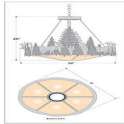

### DESCRIPTION

The Crestline Chandelier Medium - Elk fixture is 28 inches in diameter and features images of elk and hand-painted trees over our rust patina finish. This chandelier will add a touch of wildlife and rustic character to any log home, cabin or northwood lodge-themed room. The fixture comes with a choice of diffuser material: Almond Mica, Amber Mica, or Ivory Paper. A downlight and matching ceiling canopy are also included, along with 3 feet of chain and 10 feet of extra wire.

Pictured in Finish #04-Pine Tree Green-Rust Patina base with Almond Mica Shade.

Note: This fixture will accept a screw-in type LED bulb of equivalent wattage output.