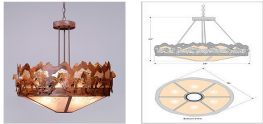

Crestline Chandelier Medium - Shade Bottom - Horse Mountain

Chandelier Western Style

Product No.: A40436

Price: \$1,812.00

Bowl Bottom Material Choice:

Finish Choices:

DESCRIPTION

The Crestline Chandelier Medium - Horse/Mtn fixture is 28 inches in diameter and features images of galloping horses and steel mountain silhouettes, backed with diffuser material. This chandelier will add a touch of western wildlife and rustic character to any log home, cabin or northwood lodge-themed room. The fixture comes with a choice of diffuser material: Almond Mica, Amber Mica, or Ivory Paper. A downlight and matching ceiling canopy are also included, along with 3 feet of chain and 10 feet of extra wire.

Pictured in Finish #02-Rust Patina with Almond Mica Shade.

Note: This fixture will accept a screw-in type LED bulb of equivalent wattage output.

SPECIFICATIONS

DIMENSIONS (in.)	27h x 29w
LAMPING	Takes 6 - Type A19 (standard household style) bulbs - 60W max. per bulb above and downlight takes 1 - Type PAR20 (reflector bulb) - 50W max.
WEIGHT (lbs.)	32
BACKPLATE SIZE (in.)	5 ROUND
UL LISTING	Damp+Dry Locations
ADD'L RATINGS	None
INSTALLATION INSTRUCTIONS	OPEN INSTALLATION I