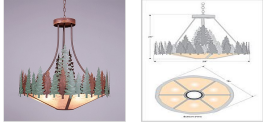

## Crestline Chandelier Medium - Shade Bottom - Pine Tree

Chandelier Farmhouse Style

**Product No.: A40442**

**Price: \$1,318.00**

**Bowl Bottom Material Choice:**

### DESCRIPTION

The Crestline Chandelier Medium - Pine fixture is 28 inches in diameter and features various sizes of hand-painted trees over our rust patina finish. This chandelier will add warm lighting and rustic character to any log home, cabin or northwood lodge-themed room. The fixture comes with a choice of diffuser material: Almond Mica, Amber Mica, or Ivory Paper. A downlight and matching ceiling canopy are also included, along with 3 feet of chain and 10 feet of extra wire.

Pictured in Finish #04-Pine Tree Green-Rust Patina base with Almond Mica Shade.

Note: This fixture will accept a screw-in type LED bulb of equivalent wattage output.