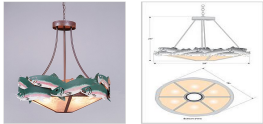

Crestline Chandelier Medium - Shade Bottom - Trout

Chandelier Log Cabin Style

Product No.: A40481

Price: \$1,514.00

Bowl Bottom Material Choice:

DESCRIPTION

The Crestline Chandelier Medium - Trout fixture is 28 inches in diameter and features our trademarked trout images along the band of the fixture, which are hand-painted using our unique seven-step finishing process. This chandelier will add warm lighting and rustic character to any fisherman's home, log home, cabin, or northwood lodge-themed room. It comes with a choice of diffuser material: Almond Mica, Amber Mica, or Ivory Paper. A downlight and matching ceiling canopy are also included, along with 3 feet of chain and 10 feet of extra wire.

Pictured in Finish #05-Fish Stain-Rust Patina base with Almond Mica Shade.

Note: This fixture will accept a screw-in type LED bulb of equivalent wattage output.

SPECIFICATIONS

DIMENSIONS (in.)	27h x 28w
LAMPING	Takes 6 - Type A19 (standard household style) bulbs - 60W max. per bulb above and downlight takes 1 - Type PAR20 (reflector bulb) - 50W max.
WEIGHT (lbs.)	30
BACKPLATE SIZE (in.)	5 ROUND
UL LISTING	Damp+Dry Locations
ADD'L RATINGS	None
INSTALLATION INSTRUCTIONS	OPEN INSTALLATION I