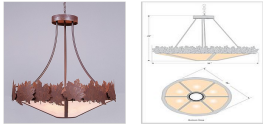

## Crestline Chandelier Large - Shade Bottom - Maple Leaf Chandelier Mountain Cabin Style

**Product No.: A40505**

**Price: \$2,016.00**

**Bowl Bottom Material Choice:**

**Finish Choices:**

### DESCRIPTION

The Crestline Chandelier Large- Maple fixture is 36 inches in diameter and features a band of metal maple leaves. The leaves are positioned in various directions along the band, and also feature hand-cut interior lines inside each image. This rustic chandelier comes with a choice of diffuser material: Almond Mica, Amber Mica, or Ivory Paper. A downlight and matching ceiling canopy are also included, along with 3 feet of chain and 10 feet of extra wire. This chandelier will add rustic character to any log home, cabin or northwood lodge-themed room.

Pictured in Finish #02-Rust Patina with Ivory Barkpaper Shade.

Note: This fixture will accept a screw-in type LED bulb of equivalent wattage output.